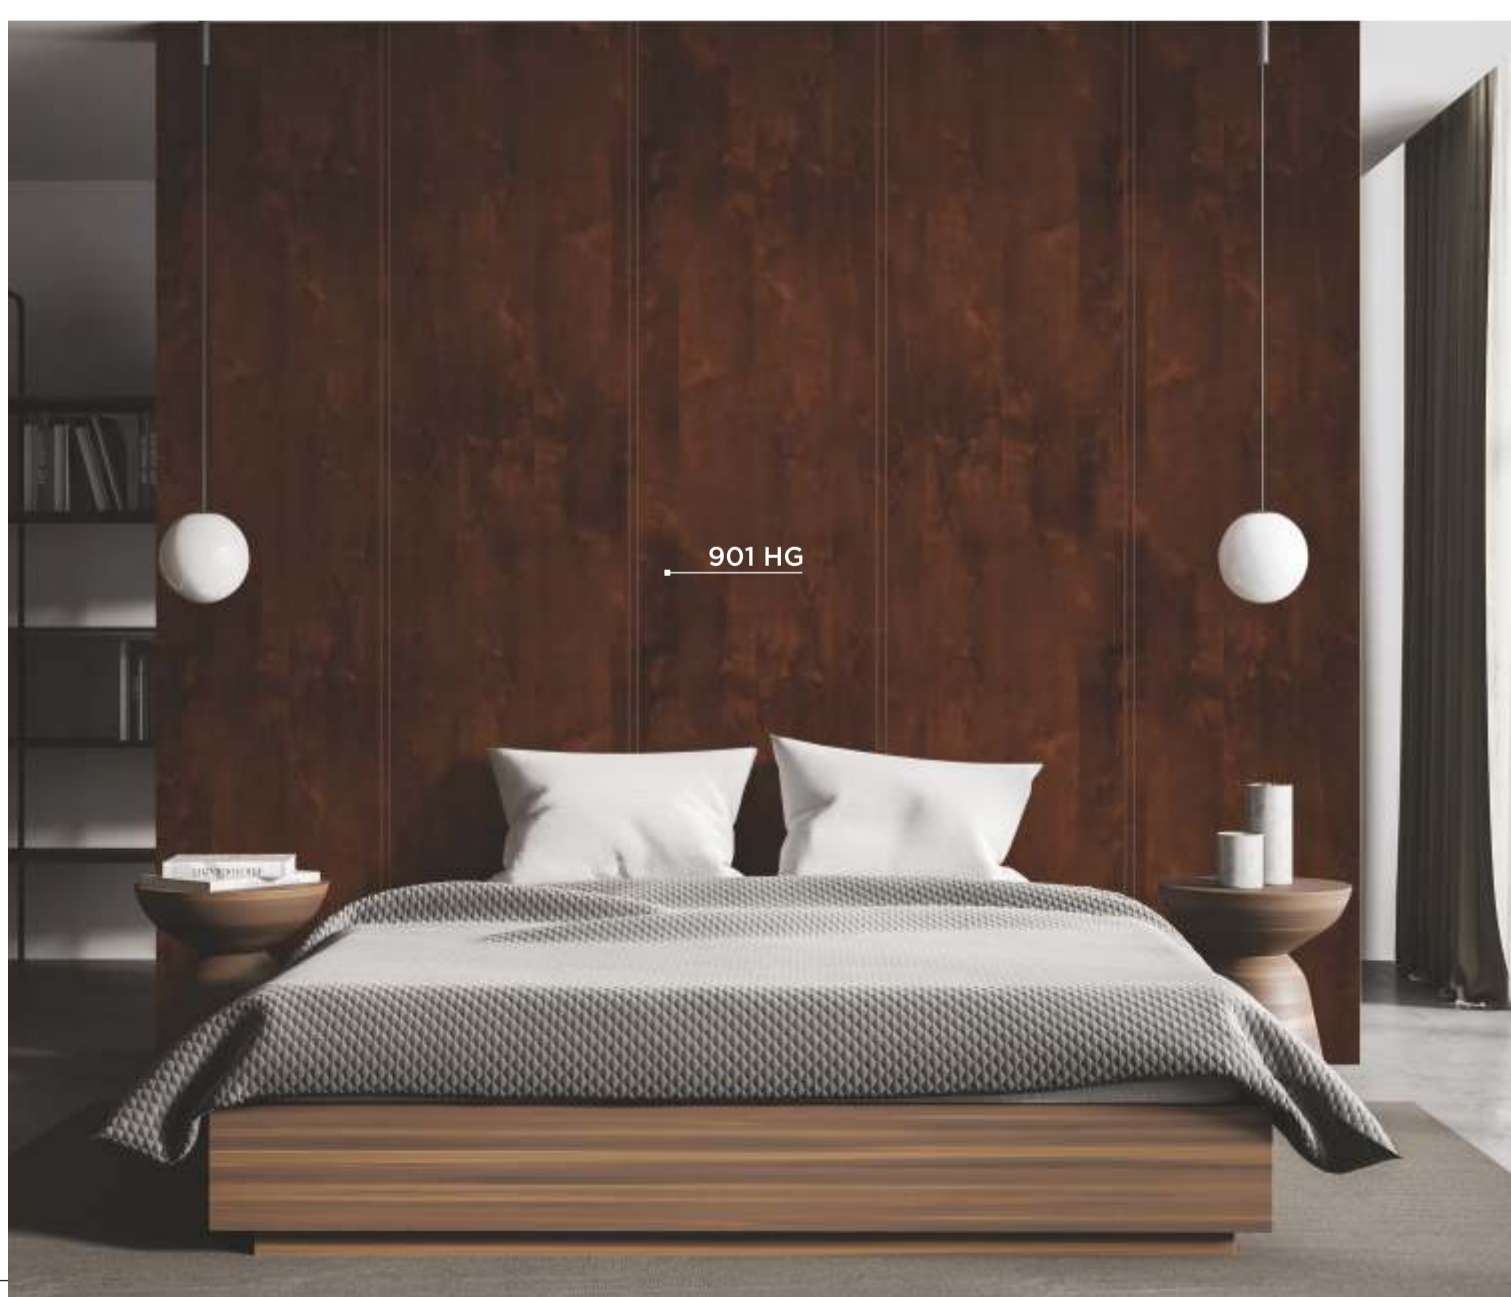

*Live with our artistic
creations curated for you*

901 HG