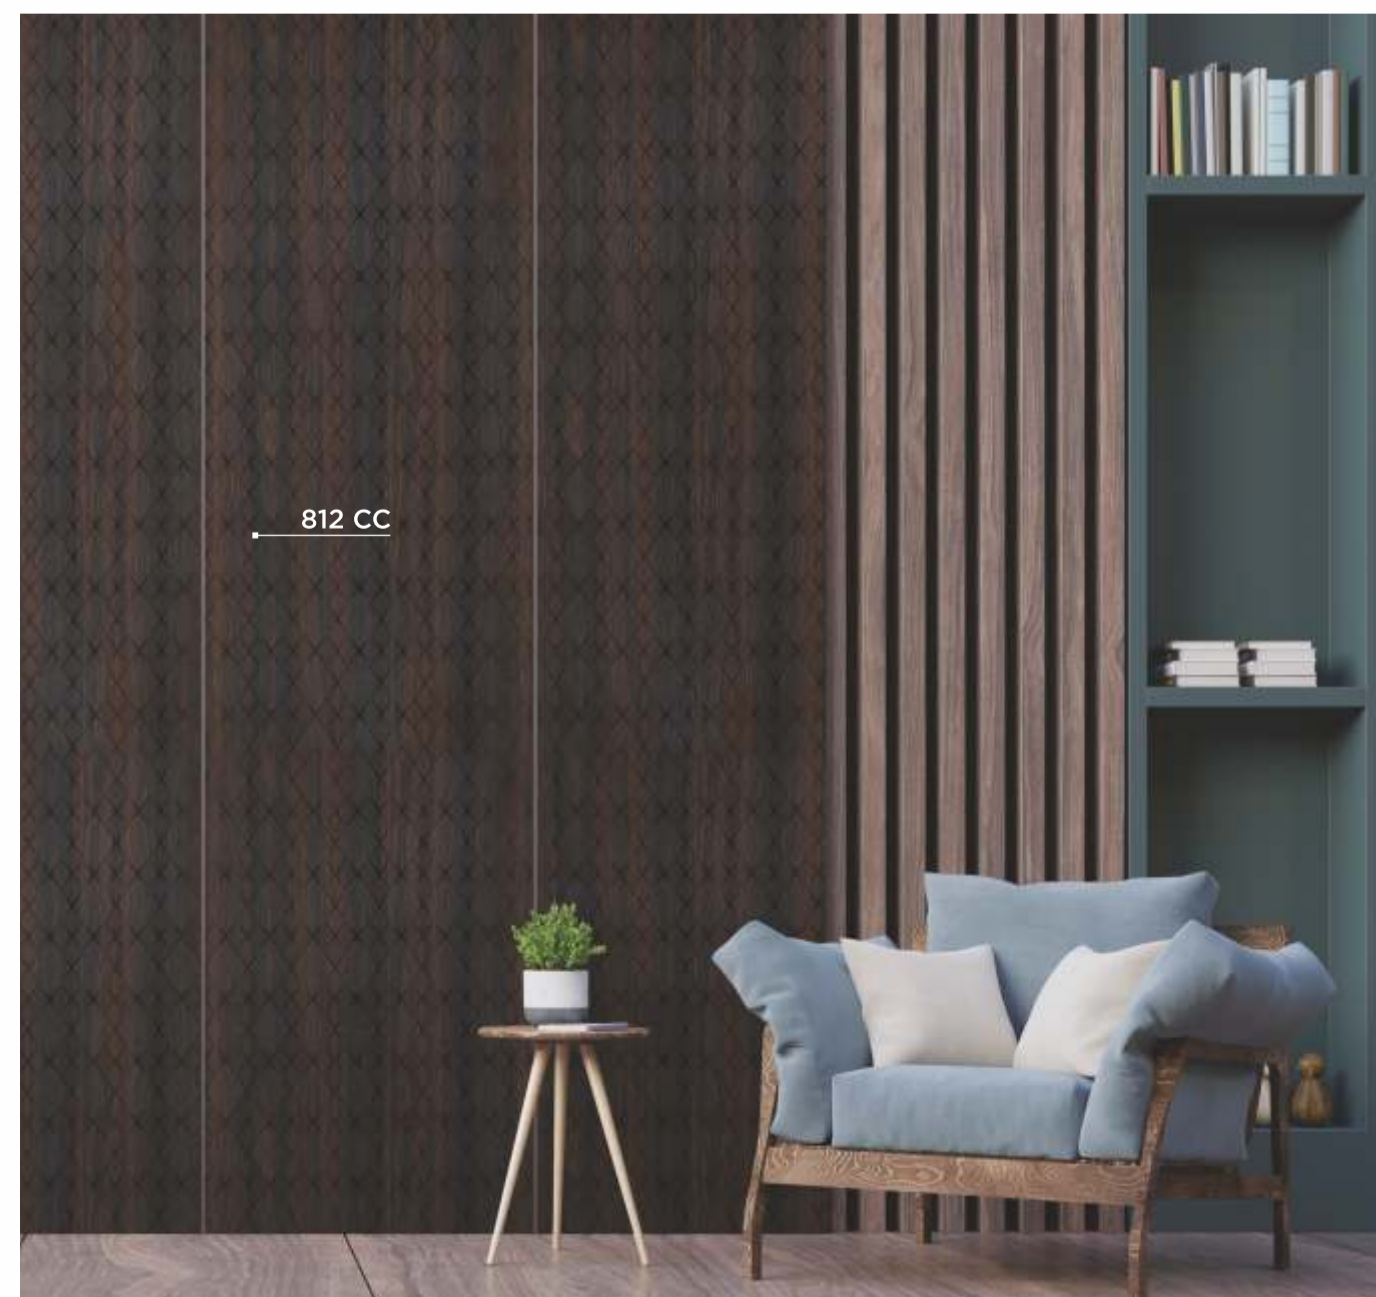

812 CC | CEDAR WOOD

*Beautiful patterns
for a beautiful decor*

Patterns that will add a layer of style to your decor

829 CC | CHOCO WALNUT

812 CC

875 CC | LIGHT TEACK

882 CC | ANTIQUE WALNUT

SUEDE FINISH