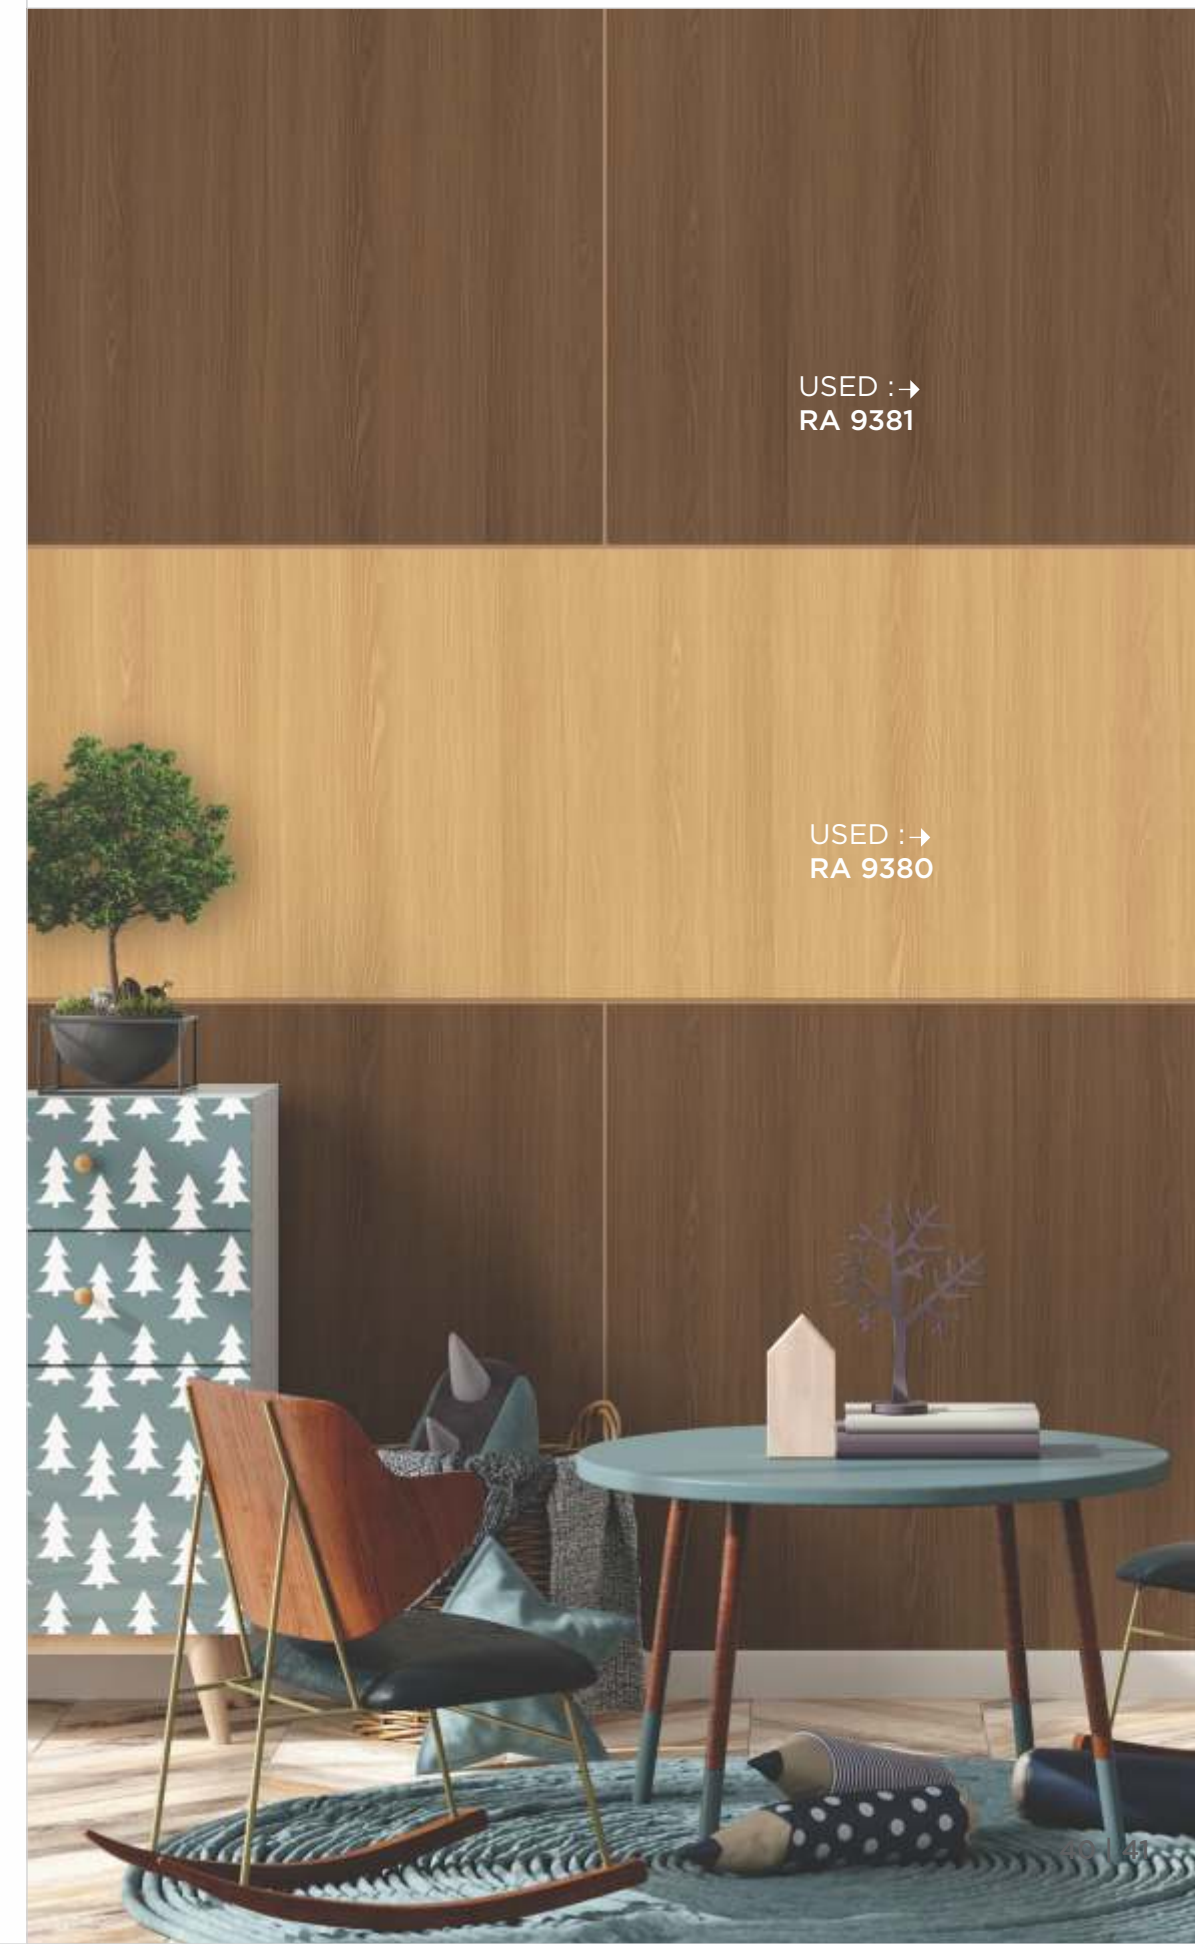

RA 9380 | LIGHT HIMALAYAN PINE

Enrich your spaces with our brand of aesthetics and revolutionary designs which are a blend of elegance and subtlety

RA 9408 | COFFEE SUBURBAN

RA 9411 | LIGHT MOCHA WALNUT

USED : →
RA 9381